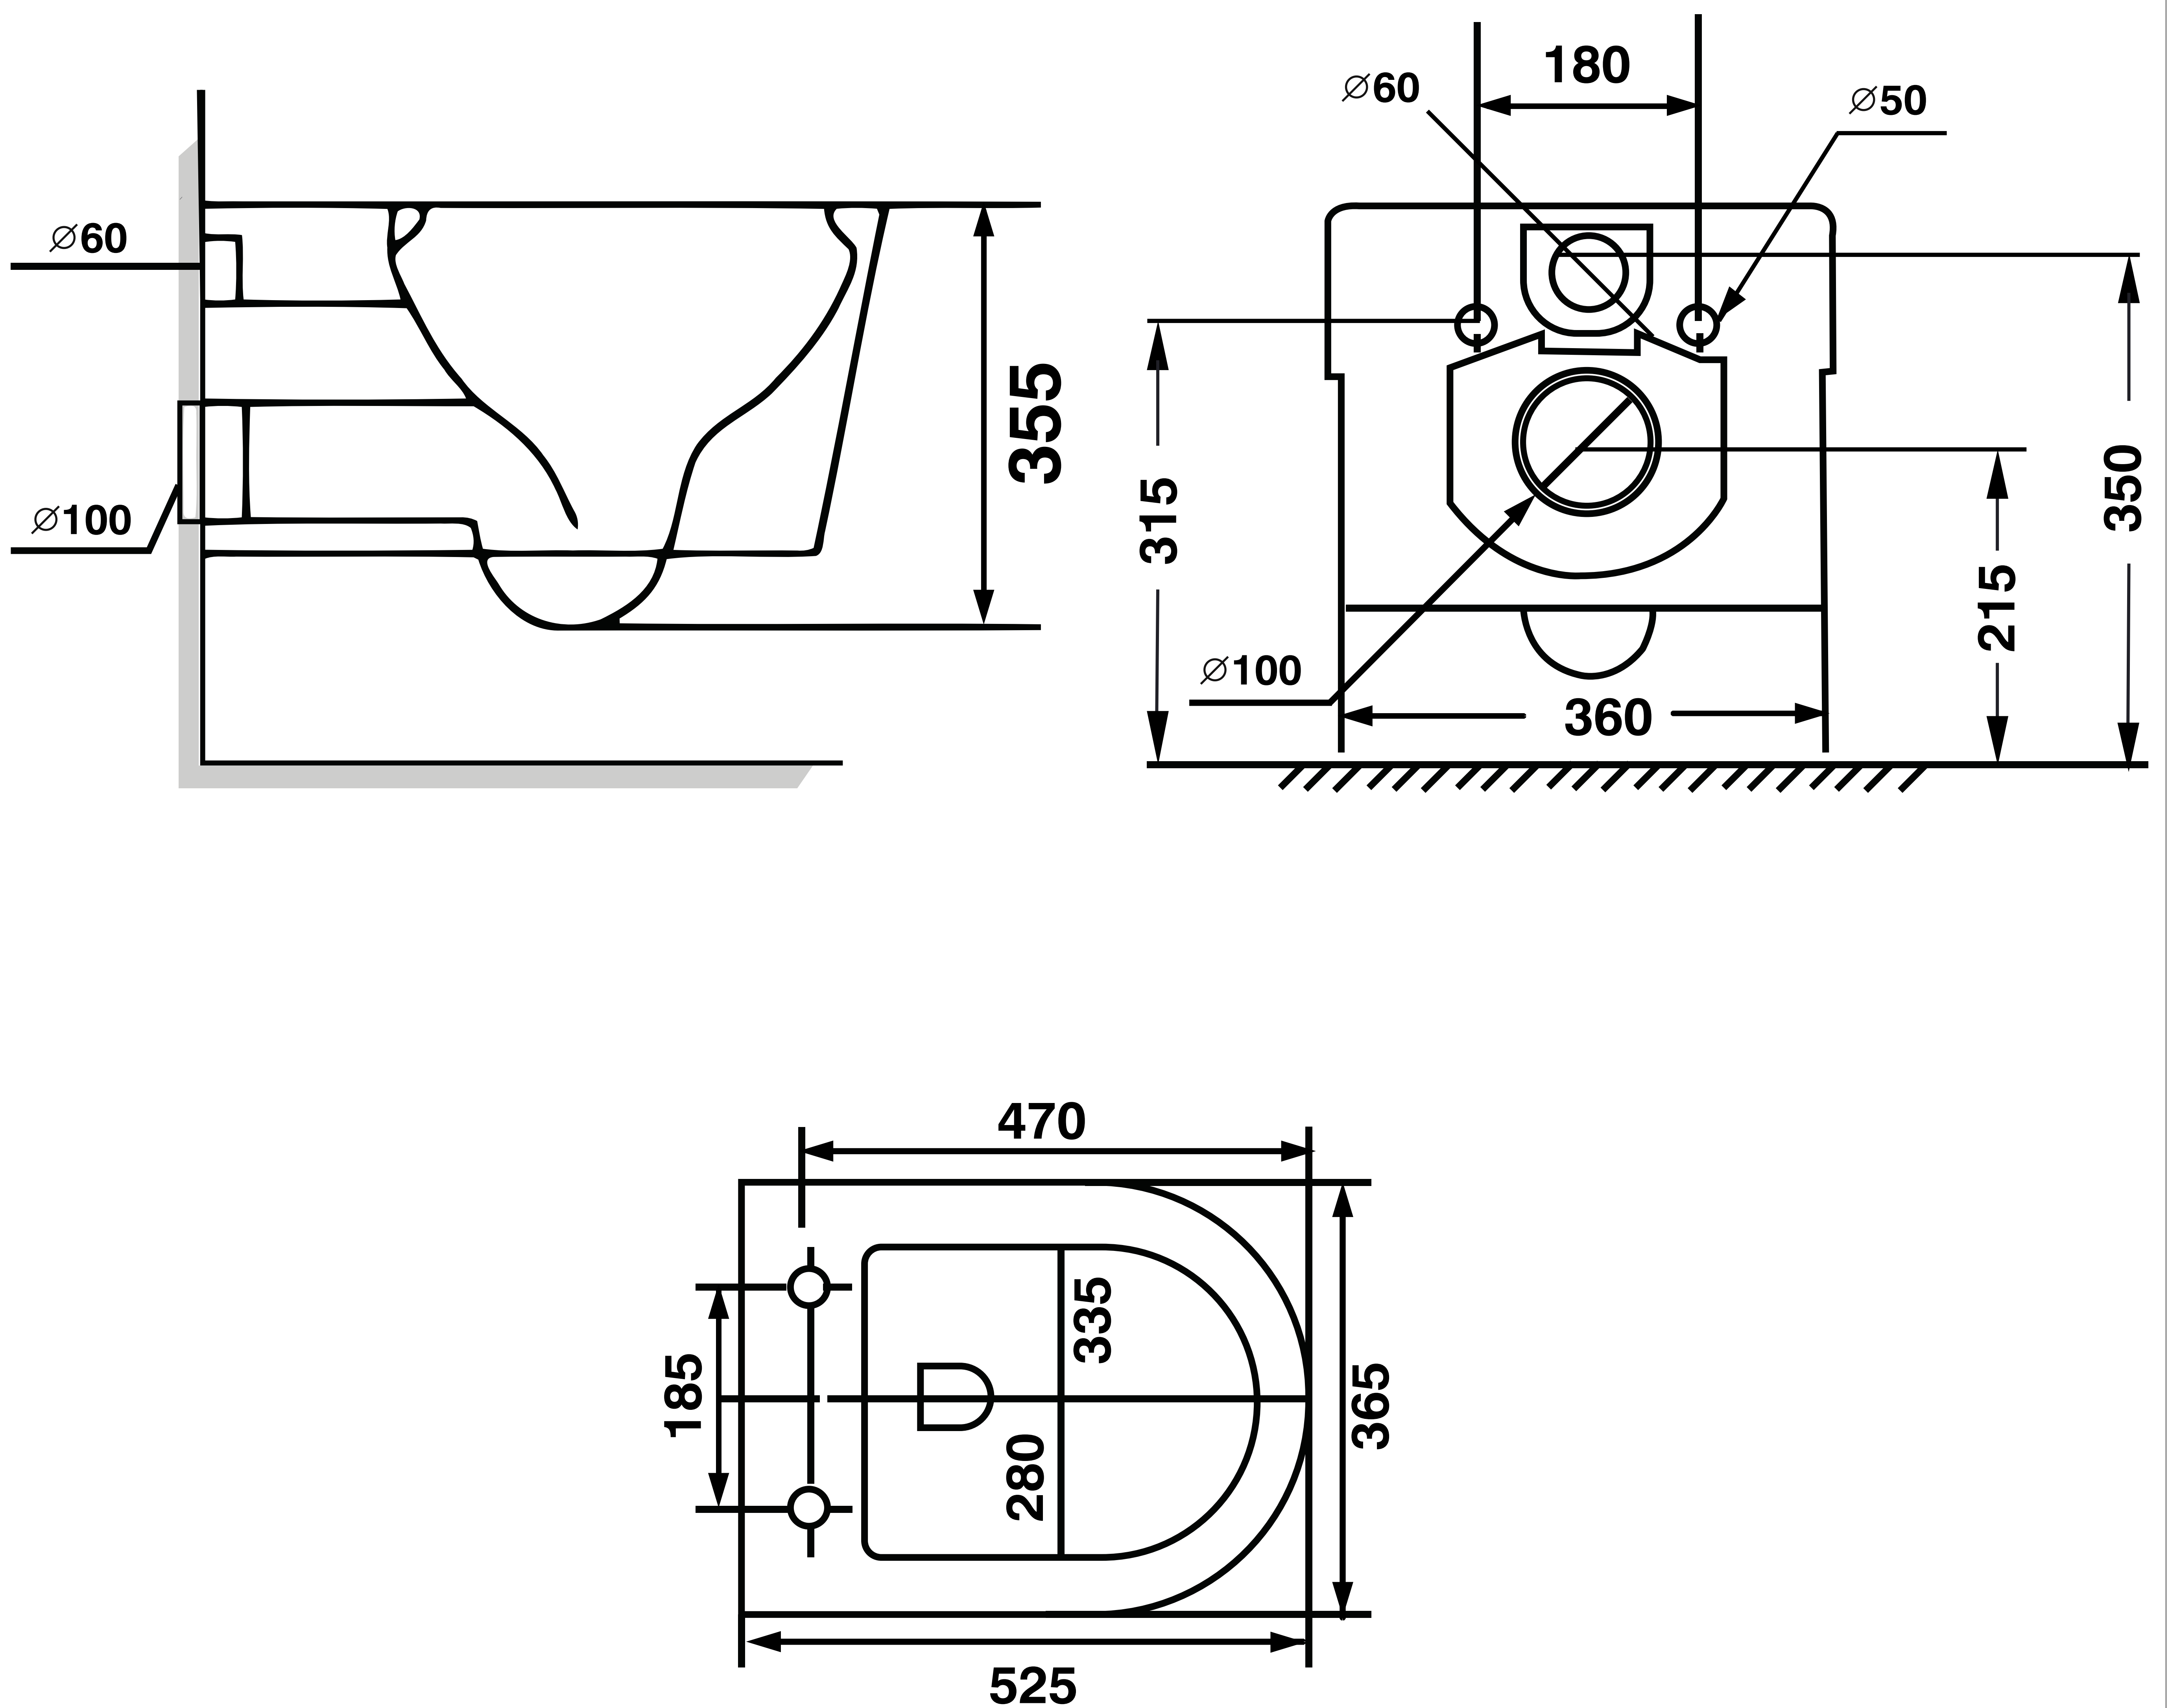

Wall Mounted Water Closet (WC)

Product Code : 1830

Technical Drawing

All dimension are in mm